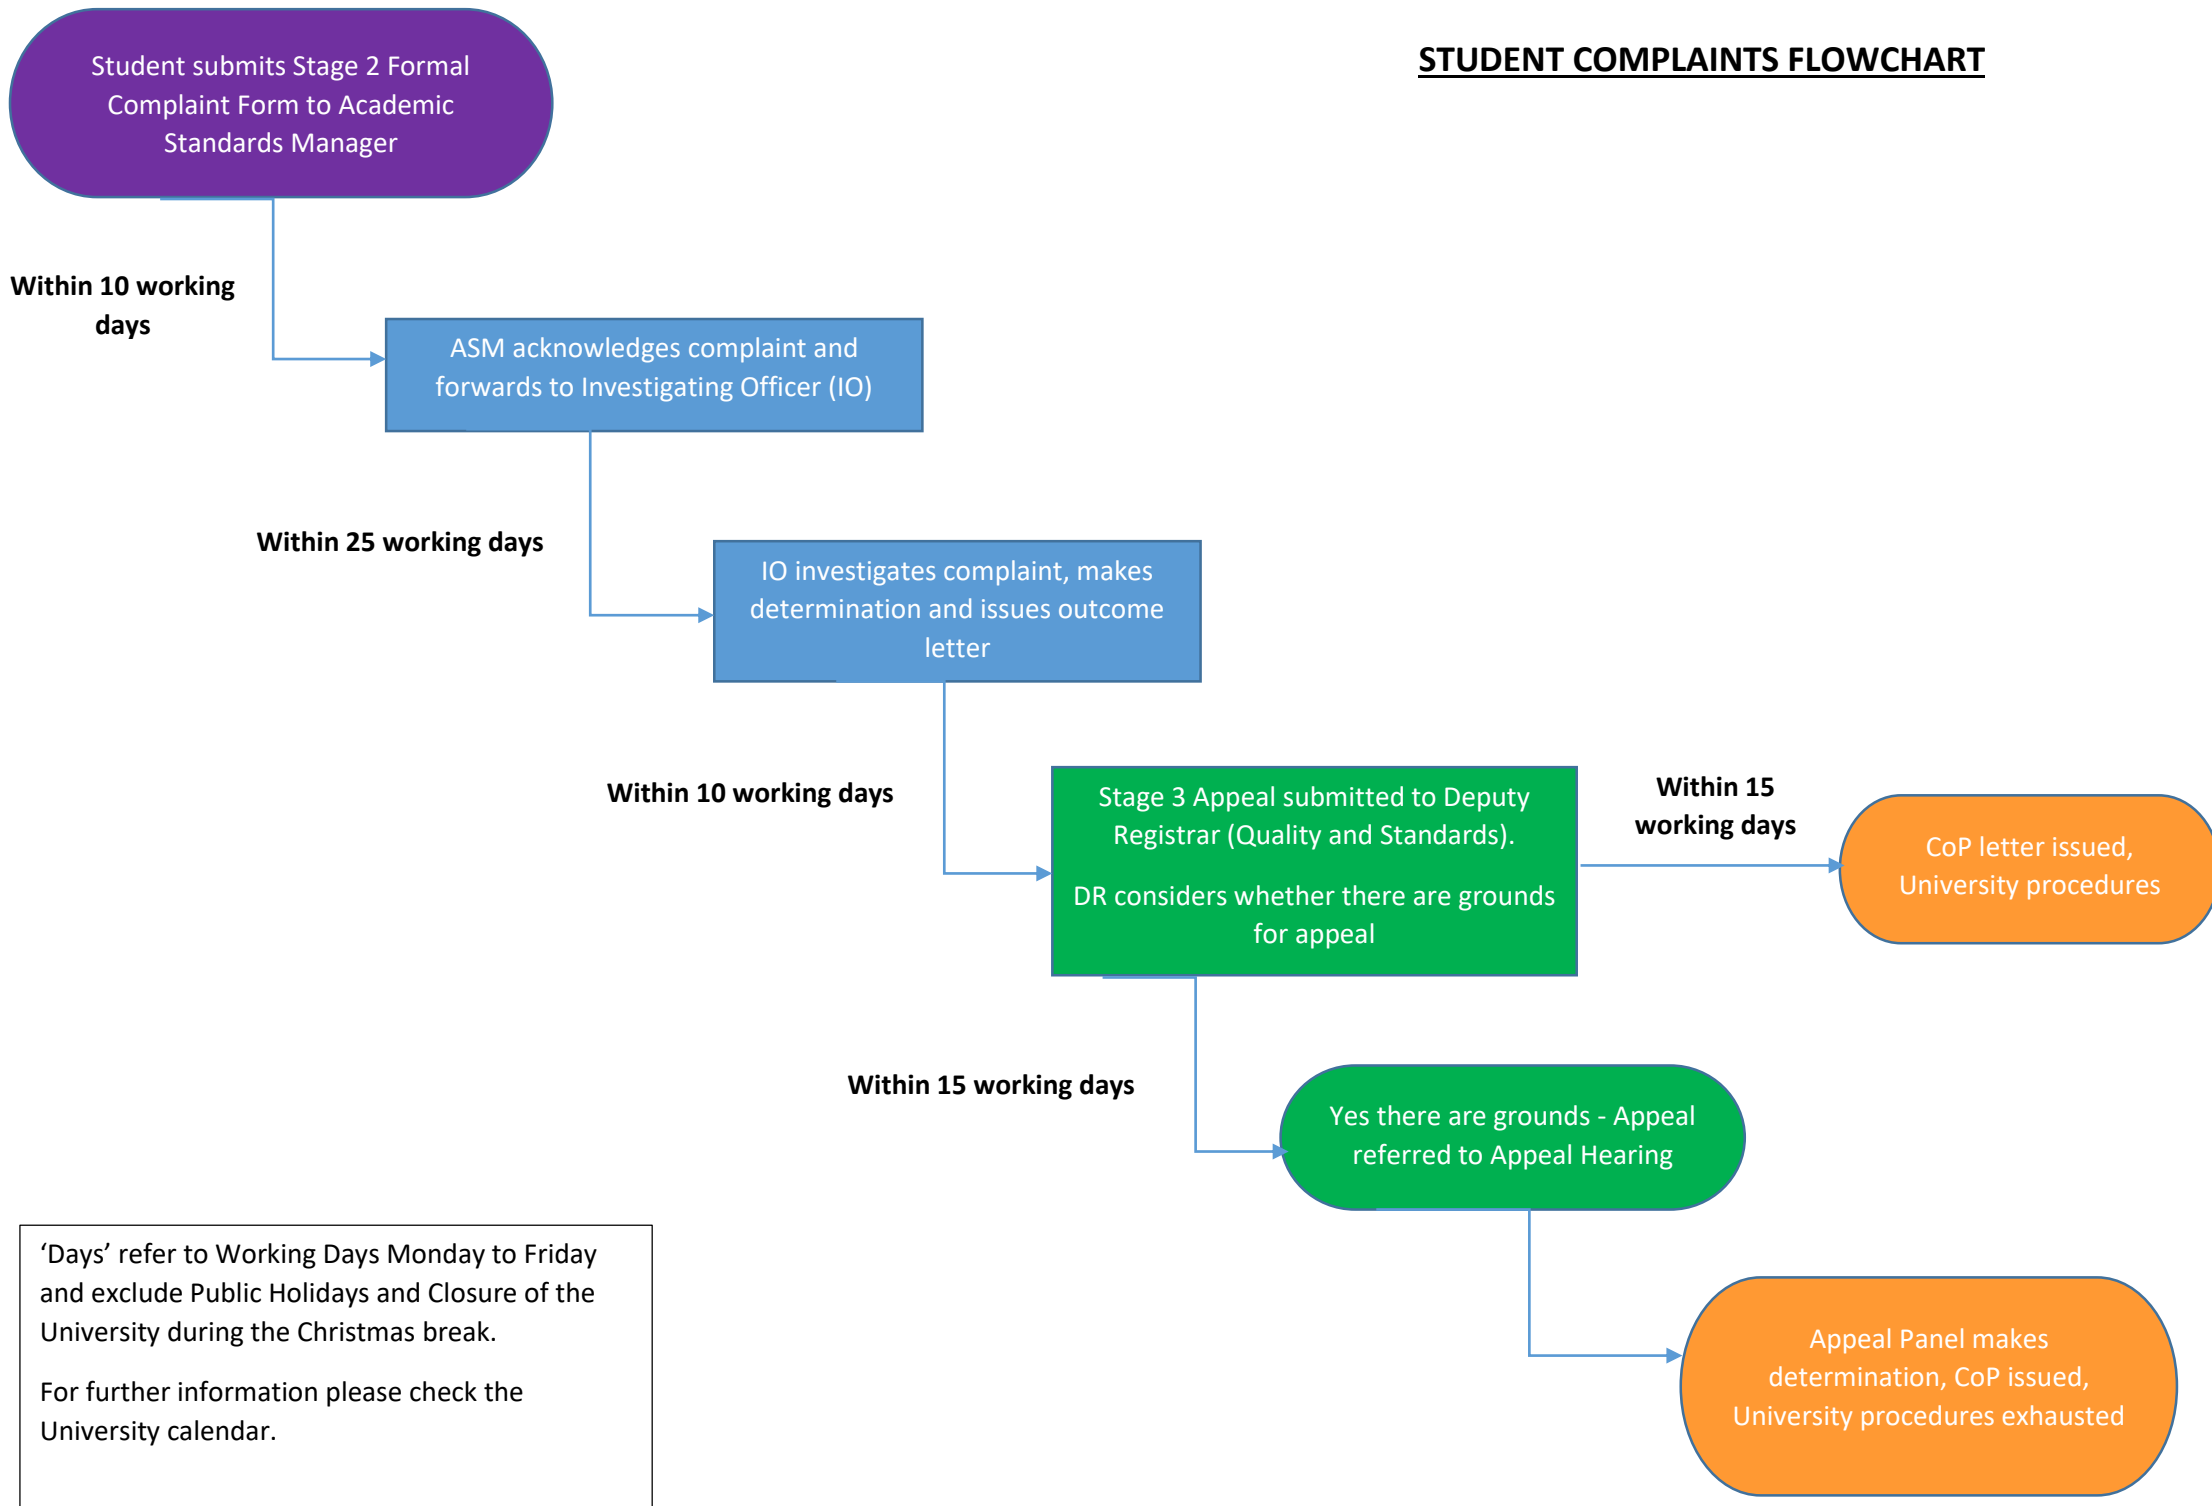

## STUDENT COMPLAINTS FLOWCHART

'Days' refer to Working Days Monday to Friday and exclude Public Holidays and Closure of the University during the Christmas break.

For further information please check the University calendar.